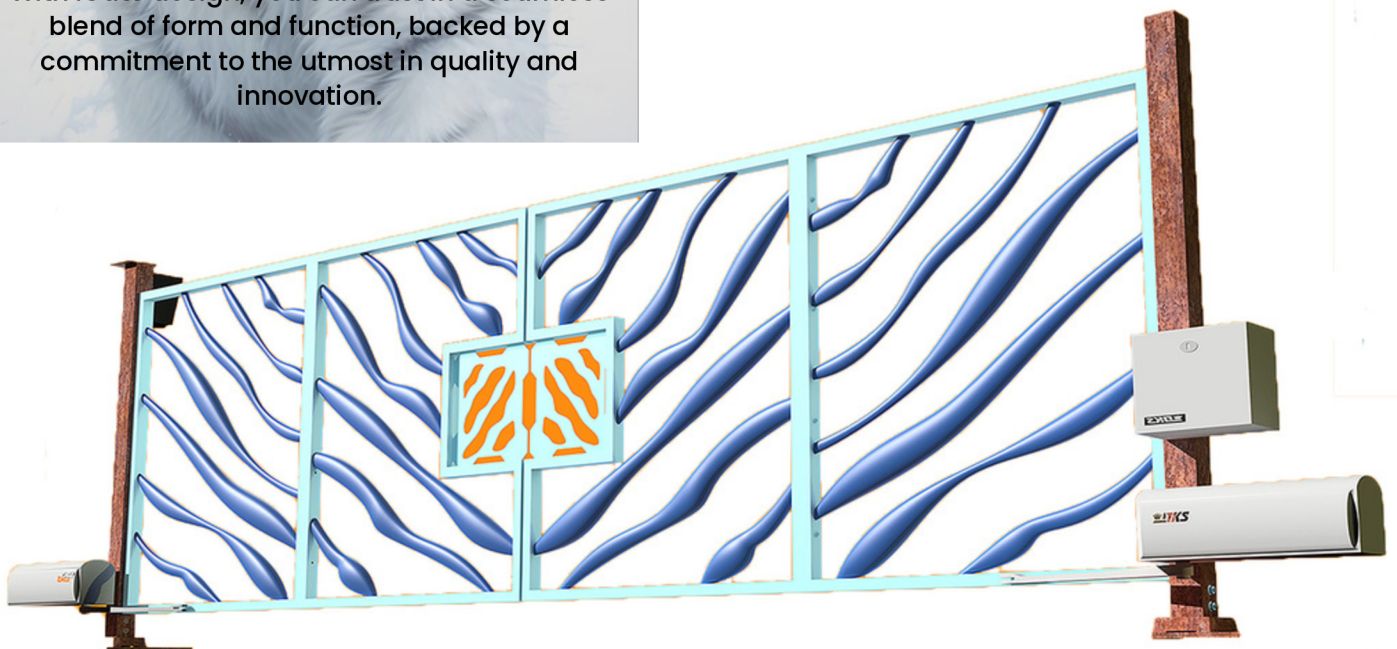

DRIVEWAY GATE

# SMART DRIVEWAY GATES

- Key Features:
  - IoT-enabled remote control
  - Real-time monitoring via mobile app
  - Customizable design options (modern, classic, minimalistic)
  - Automatic closing and safety sensors
- Benefits:
  - Enhances security with smart locking systems
  - Convenient remote access and alerts
  - Eco-friendly materials, including biodegradable polymers