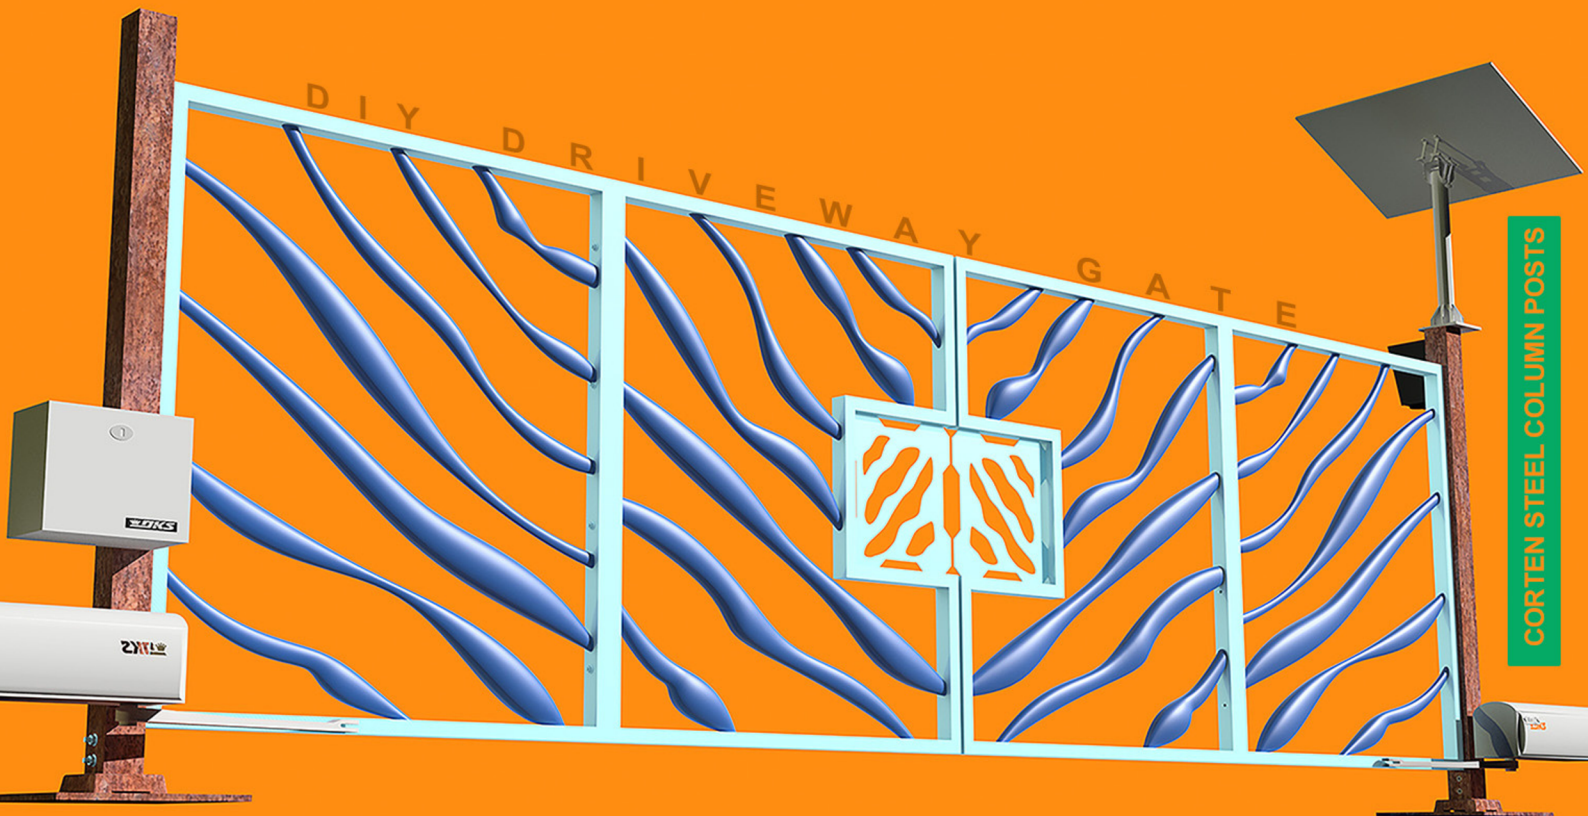

DRIVEWAY GATE

IGATE DESIGN

INFINITE CUSTOM DESIGNED 3D PRINTED PATTERNS

i G A T E   D E S I G N   C O R P O R A T I O

TIDALGATE
2023-2024

www.igatedesign.com
info@igatedesign.com
+1 604 283 6330

• 22420 Dewdney Trunk Rd, Suit 300, Maple Ridge, BC V2X 3J5.Vancouver , CA